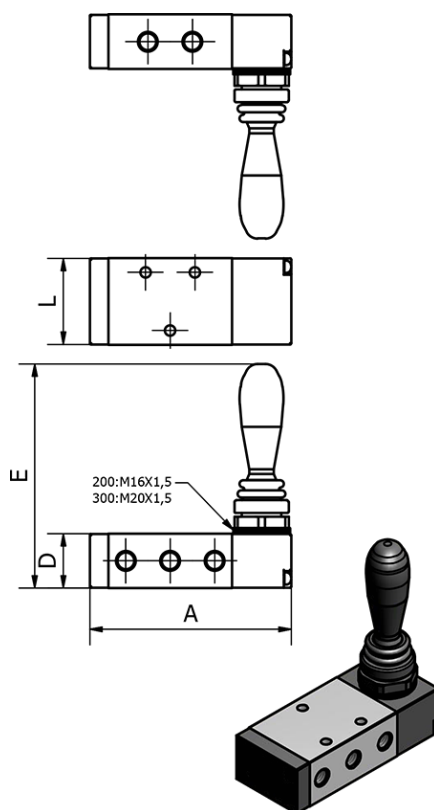

# Data Sheet

Article number: 584HA31010G

Description: Hand lever valve, type 4HA310-10-G  
port 10 - 5/2,

## Measures

A	= 101
D	= 27
E	= 93.5
L	= 40
Port	= G3/8"
Port exit	= G1/4"
Port supply and blowdown	= G3/8"